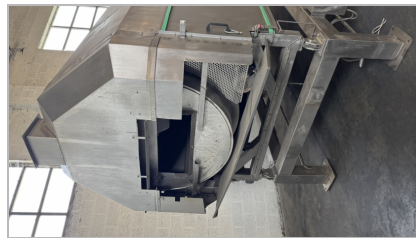

USED

SPRAY DRUM "MANFRED BLIND" TYPE SPRAY DRUM

- all stainless steel
- dimensions: ± 5.000 x 2.200 x 2.700 mm
- drum diameter: 1.300 mm
- net drum length 4.200 mm
- adjustable inclination angle
- easy to clean
- inlet height: ± 1.700 mm (adjustable if necessary)
- discharge height: ± 1.000 mm
- power 3kW
- 400V, 50Hz
- 4 spray pipes