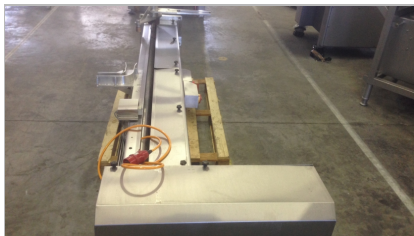

SOLD

“LASKA” MIXER Z-ARMS, TYPE ME 500 ZNA1

- all stainless steel
- capacity 500 L.
- "Z"-shaped arm
- Yoc 2008
- 9kW
- PLC control
- tiltable
- dimensions (l x w x h) : ± 1.600 x 2.000 x 1.700 mm

with loader for eurobins